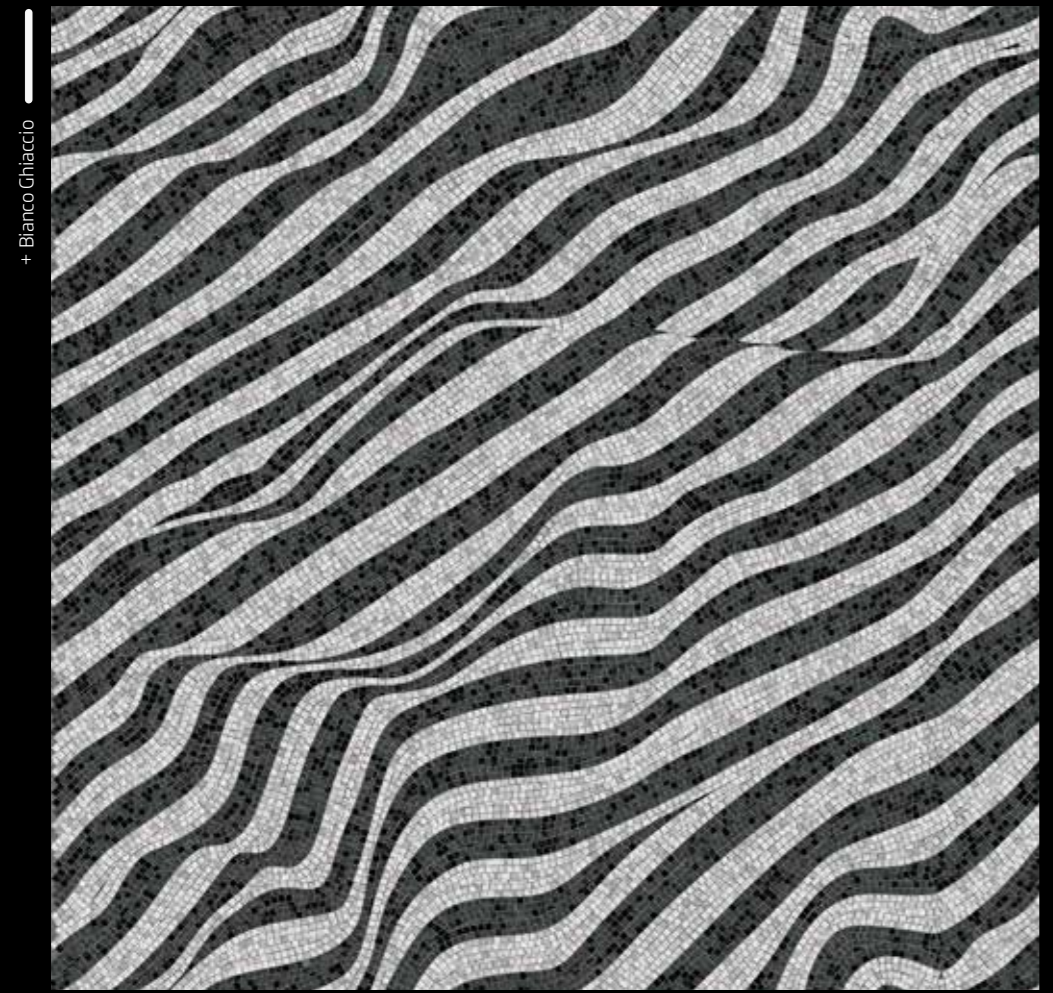

STREAKS

CAD MOSAIC | 1x1 cm | 3/8" x 3/8"

WHITE GOLD STREAKS

Module size: 150,1 x h 150,1 cm | 59 1/8" x 59 1/8"

+ Bianco Ghiaccio

150,1 cm | 59 1/8"

150,1 cm | 59 1/8"