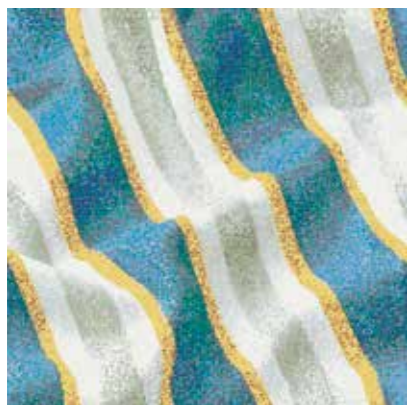

TROPICAL SPLENDOR

TROPIC

Artistic mosaic
1 x 1 cm | 3/8" x 3/8"

Module size:
280 x 284,4 cm
110 1/4" x 112"

ORCHIDS

Artistic mosaic
1 x 1 cm | 3/8" x 3/8"

Module size:
265 x 316 cm
104 5/16" x 124 3/8"

STREAKS

Artistic mosaic
1 x 1 cm | 3/8" x 3/8"

Module size:
150,1 x h 150,1 cm
59 1/8" x 59 1/8"

SATIN

CAD mosaic
1 x 1 cm | 3/8" x 3/8"

Module size:
252,6 x h 252,6 cm
99 7/16" x 99 7/16"

EVERGREEN BY DEBRA, LLC

- Ceramic & Glass Tile • Art Images in Hard Surfaces
- 100% Permeable Pavers • Planters

**Woman Owned Small Business
Certified DBE**

47-388 Kamehameha Hwy
Kaneohe, HI 96744-4736 USA
Ph 808-239-6599 Fax 808-239-8556

EvergreenbyDebra.com