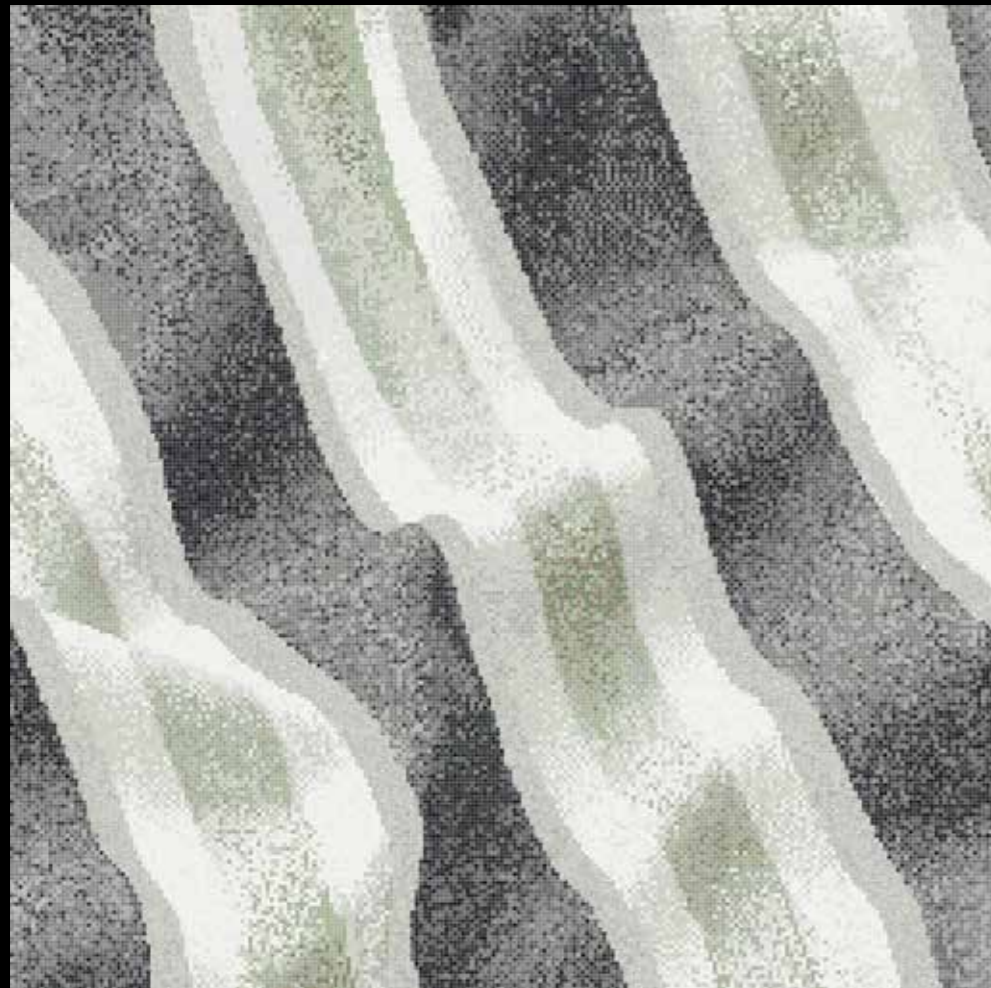

SATIN

CAD MOSAIC | 1 x 1 cm | 3/8" x 3/8"

SIDERAL SATIN

Module size: 252,6 x h 252,6 cm | 99 7/16" x 99 7/16"

+ Bianco Chiaro

252,6 cm | 99 7/16"

252,6 cm | 99 7/16"