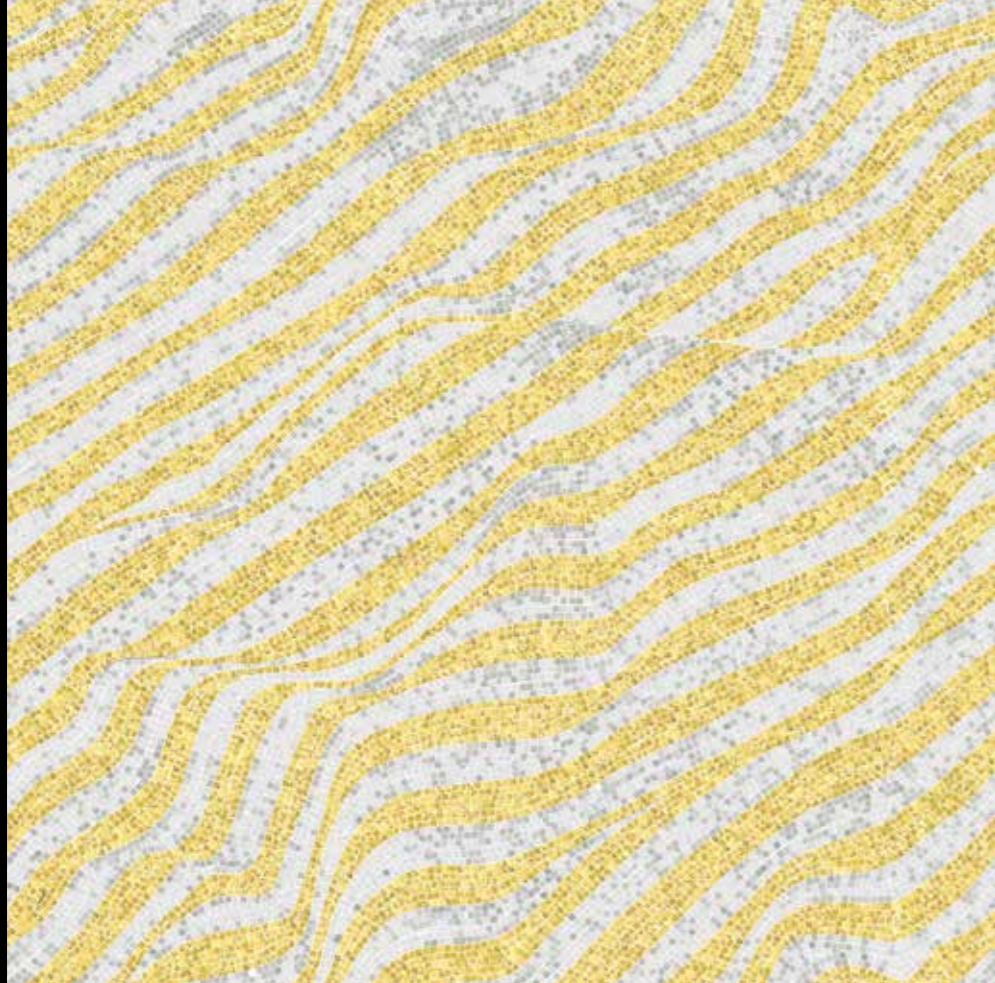

STREAKS

ARTISTIC MOSAIC | 1 x 1 cm | 3/8" x 3/8"

Gold Streaks | Artistic mosaic (1 x 1 cm | 3/8" x 3/8")

STREAKS

ARTISTIC MOSAIC | 1 x 1 cm | 3/8" x 3/8"

GOLD STREAKS

Module size: 150,1 x h 150,1 cm | 59 1/8" x 59 1/8"