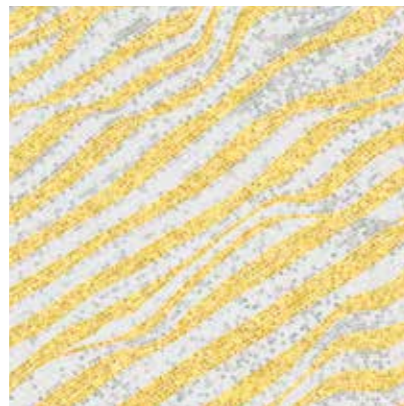

ORCHIDS

Artistic mosaic
1 x 1 cm | 3/8" x 3/8"

Module size:
265 x 316 cm
104 5/16" x 124 3/8"

BLUE STREAKS

GOLD STREAKS

WHITE GOLD STREAKS

STREAKS

Artistic mosaic
1 x 1 cm | 3/8" x 3/8"