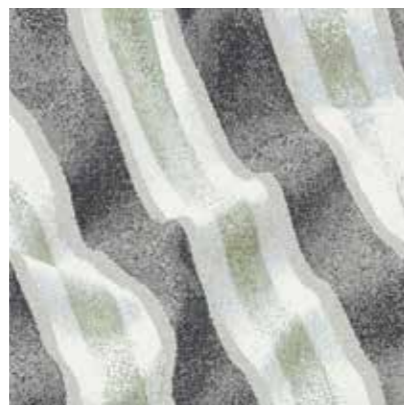

TROPICAL SPLENDOR

TROPIC

Artistic mosaic
1 x 1 cm | 3/8" x 3/8"

Module size:
280 x 284,4 cm
110 1/4" x 112"

ORCHIDS

Artistic mosaic
1 x 1 cm | 3/8" x 3/8"

Module size:
265 x 316 cm
104 5/16" x 124 3/8"

STREAKS

Artistic mosaic
1 x 1 cm | 3/8" x 3/8"

Module size:
150,1 x h 150,1 cm
59 1/8" x 59 1/8"

SATIN

CAD mosaic
1 x 1 cm | 3/8" x 3/8"

Module size:
252,6 x h 252,6 cm
99 7/16" x 99 7/16"

EVERGREEN BY DEBRA, LLC

- Ceramic & Glass Tile • Art Images in Hard Surfaces
- 100% Permeable Pavers • Planters

**Woman Owned Small Business
Certified DBE**

47-388 Kamehameha Hwy
Kaneohe, HI 96744-4736 USA
Ph 808-239-6599 Fax 808-239-8556

EvergreenbyDebra.com