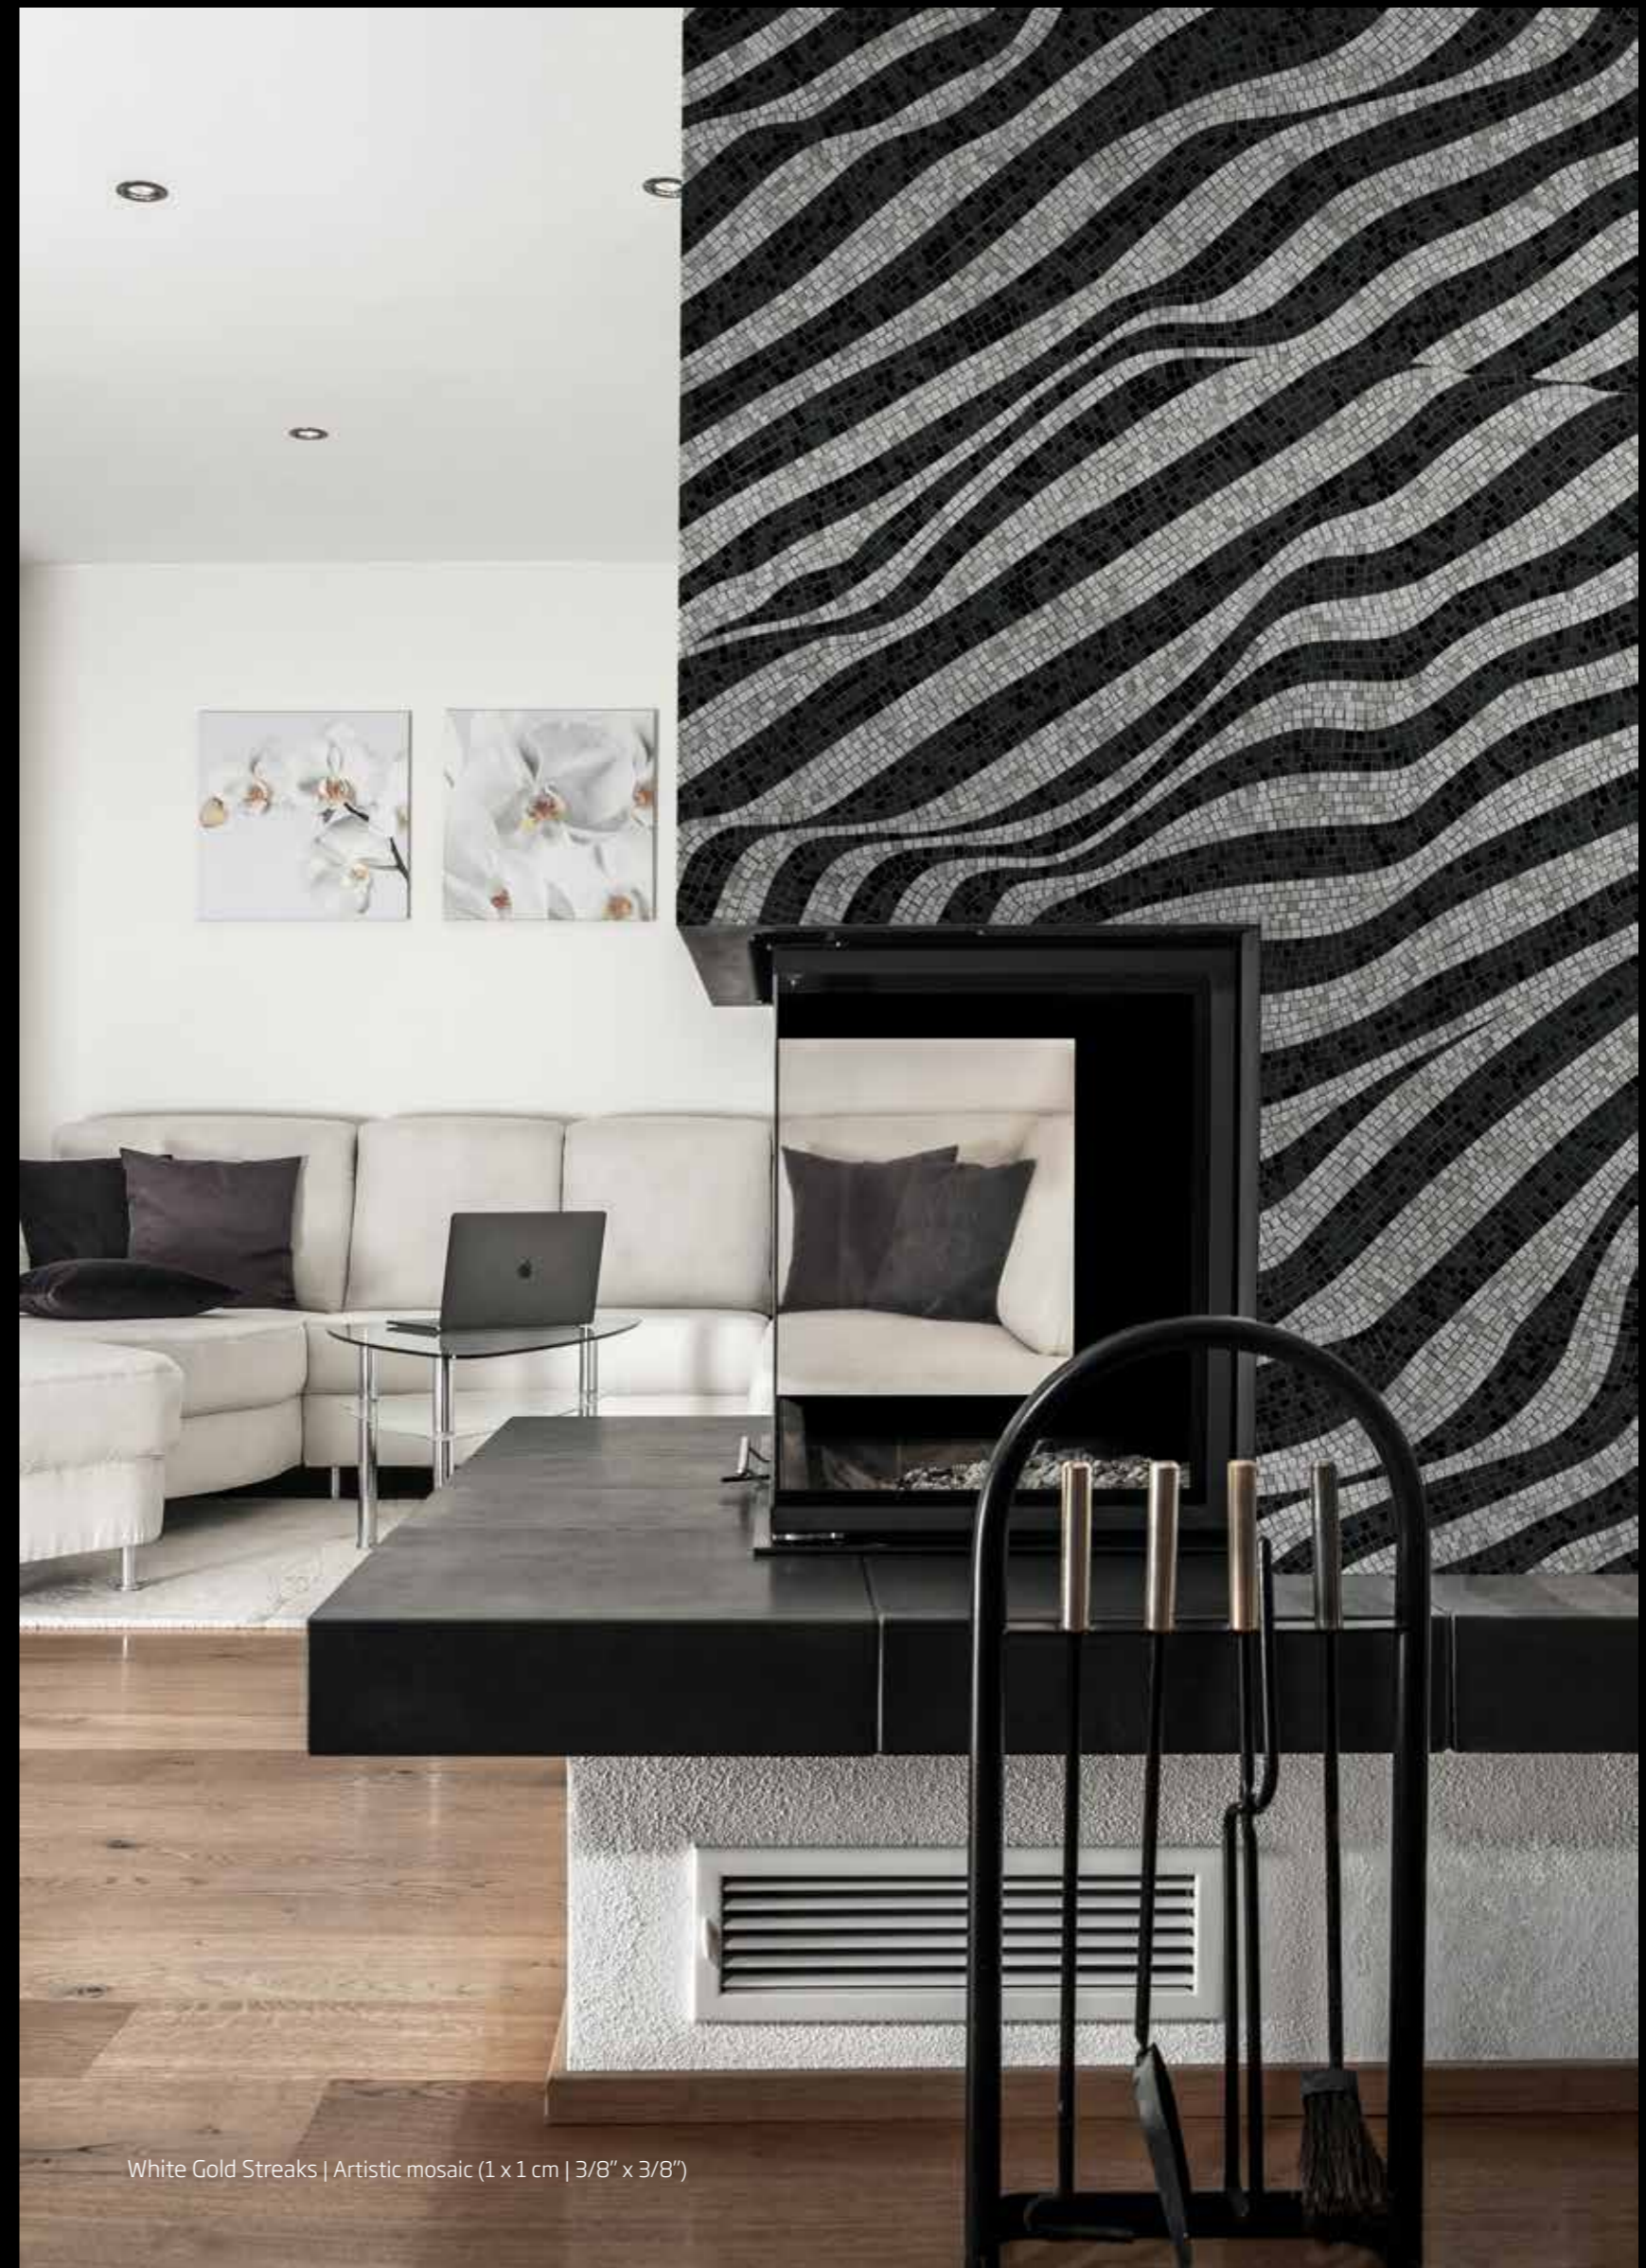

White Gold Streaks | Artistic mosaic (1 x 1 cm | 3/8" x 3/8")