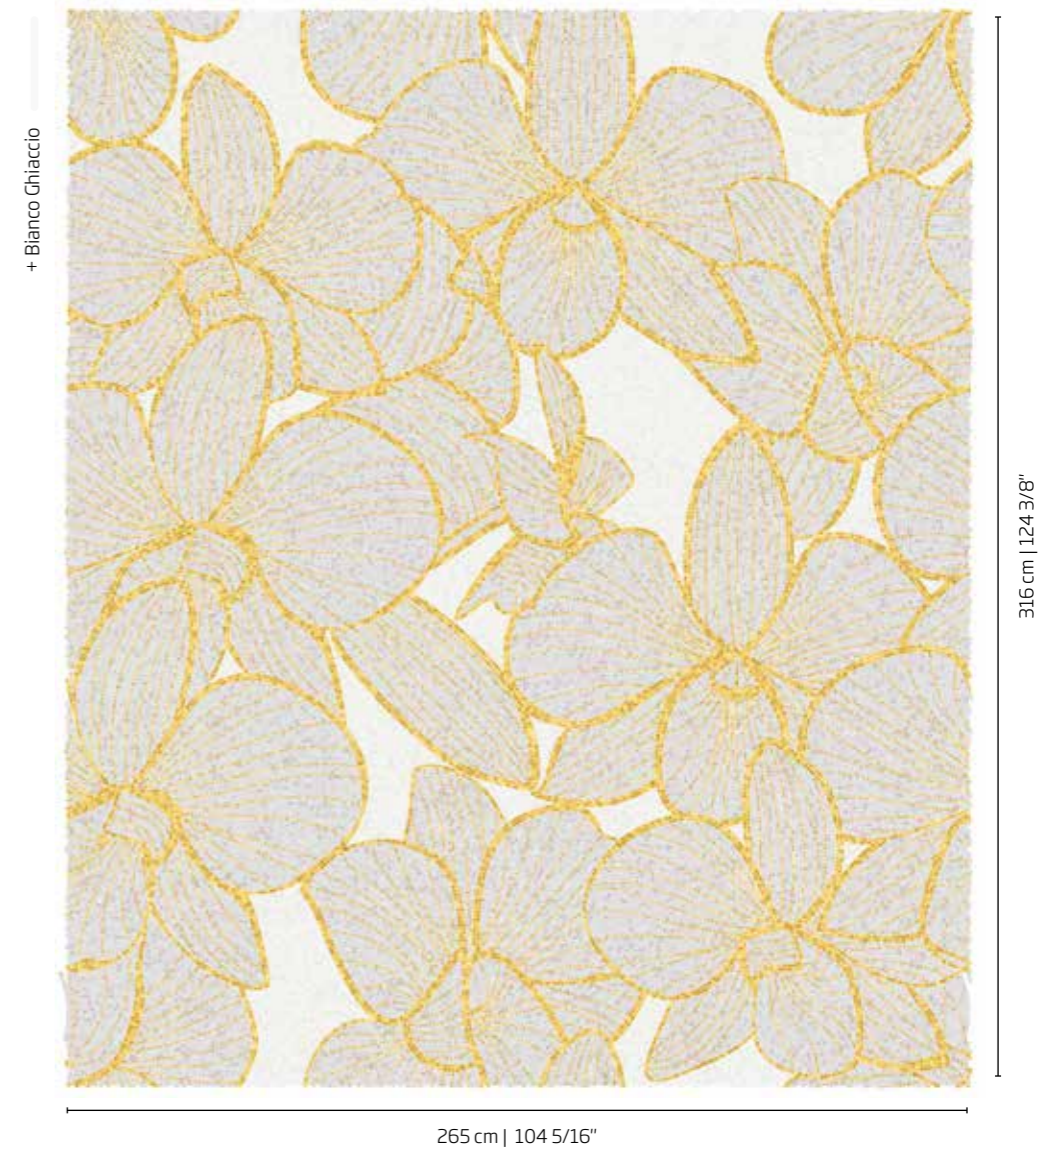

GOLD ORCHIDS

Module size: 265 x 316 cm | 104 5/16" x 124 3/8"

+ Bianco Ghiaccio

316 cm | 124 3/8"

265 cm | 104 5/16"