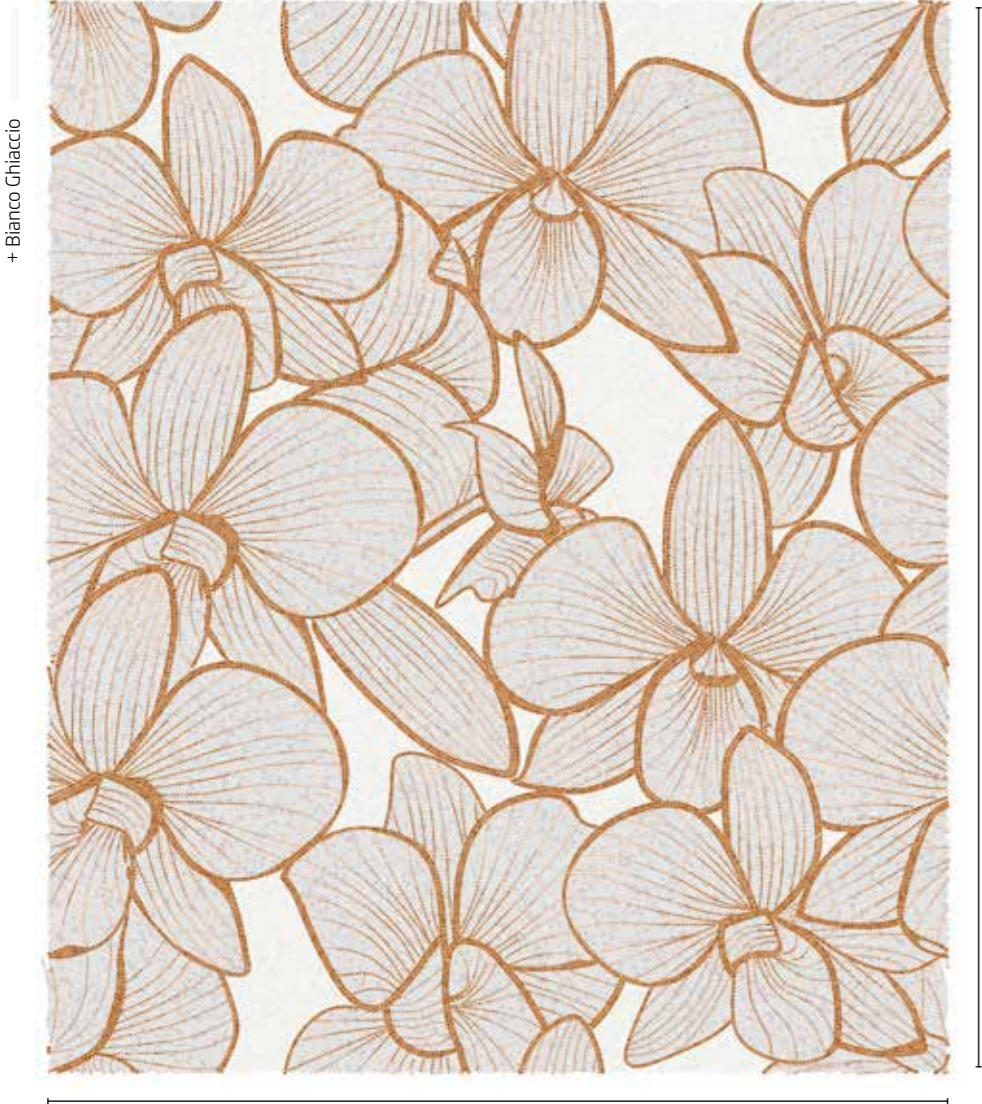

ORCHIDS

ARTISTIC MOSAIC | 1 x 1 cm | 3/8" x 3/8"

ORANGE ORCHIDS   Module size: 265 x 316 cm | 104 5/16" x 124 3/8"

+ Bianco Chiaro

316 cm | 124 3/8"

265 cm | 104 5/16"