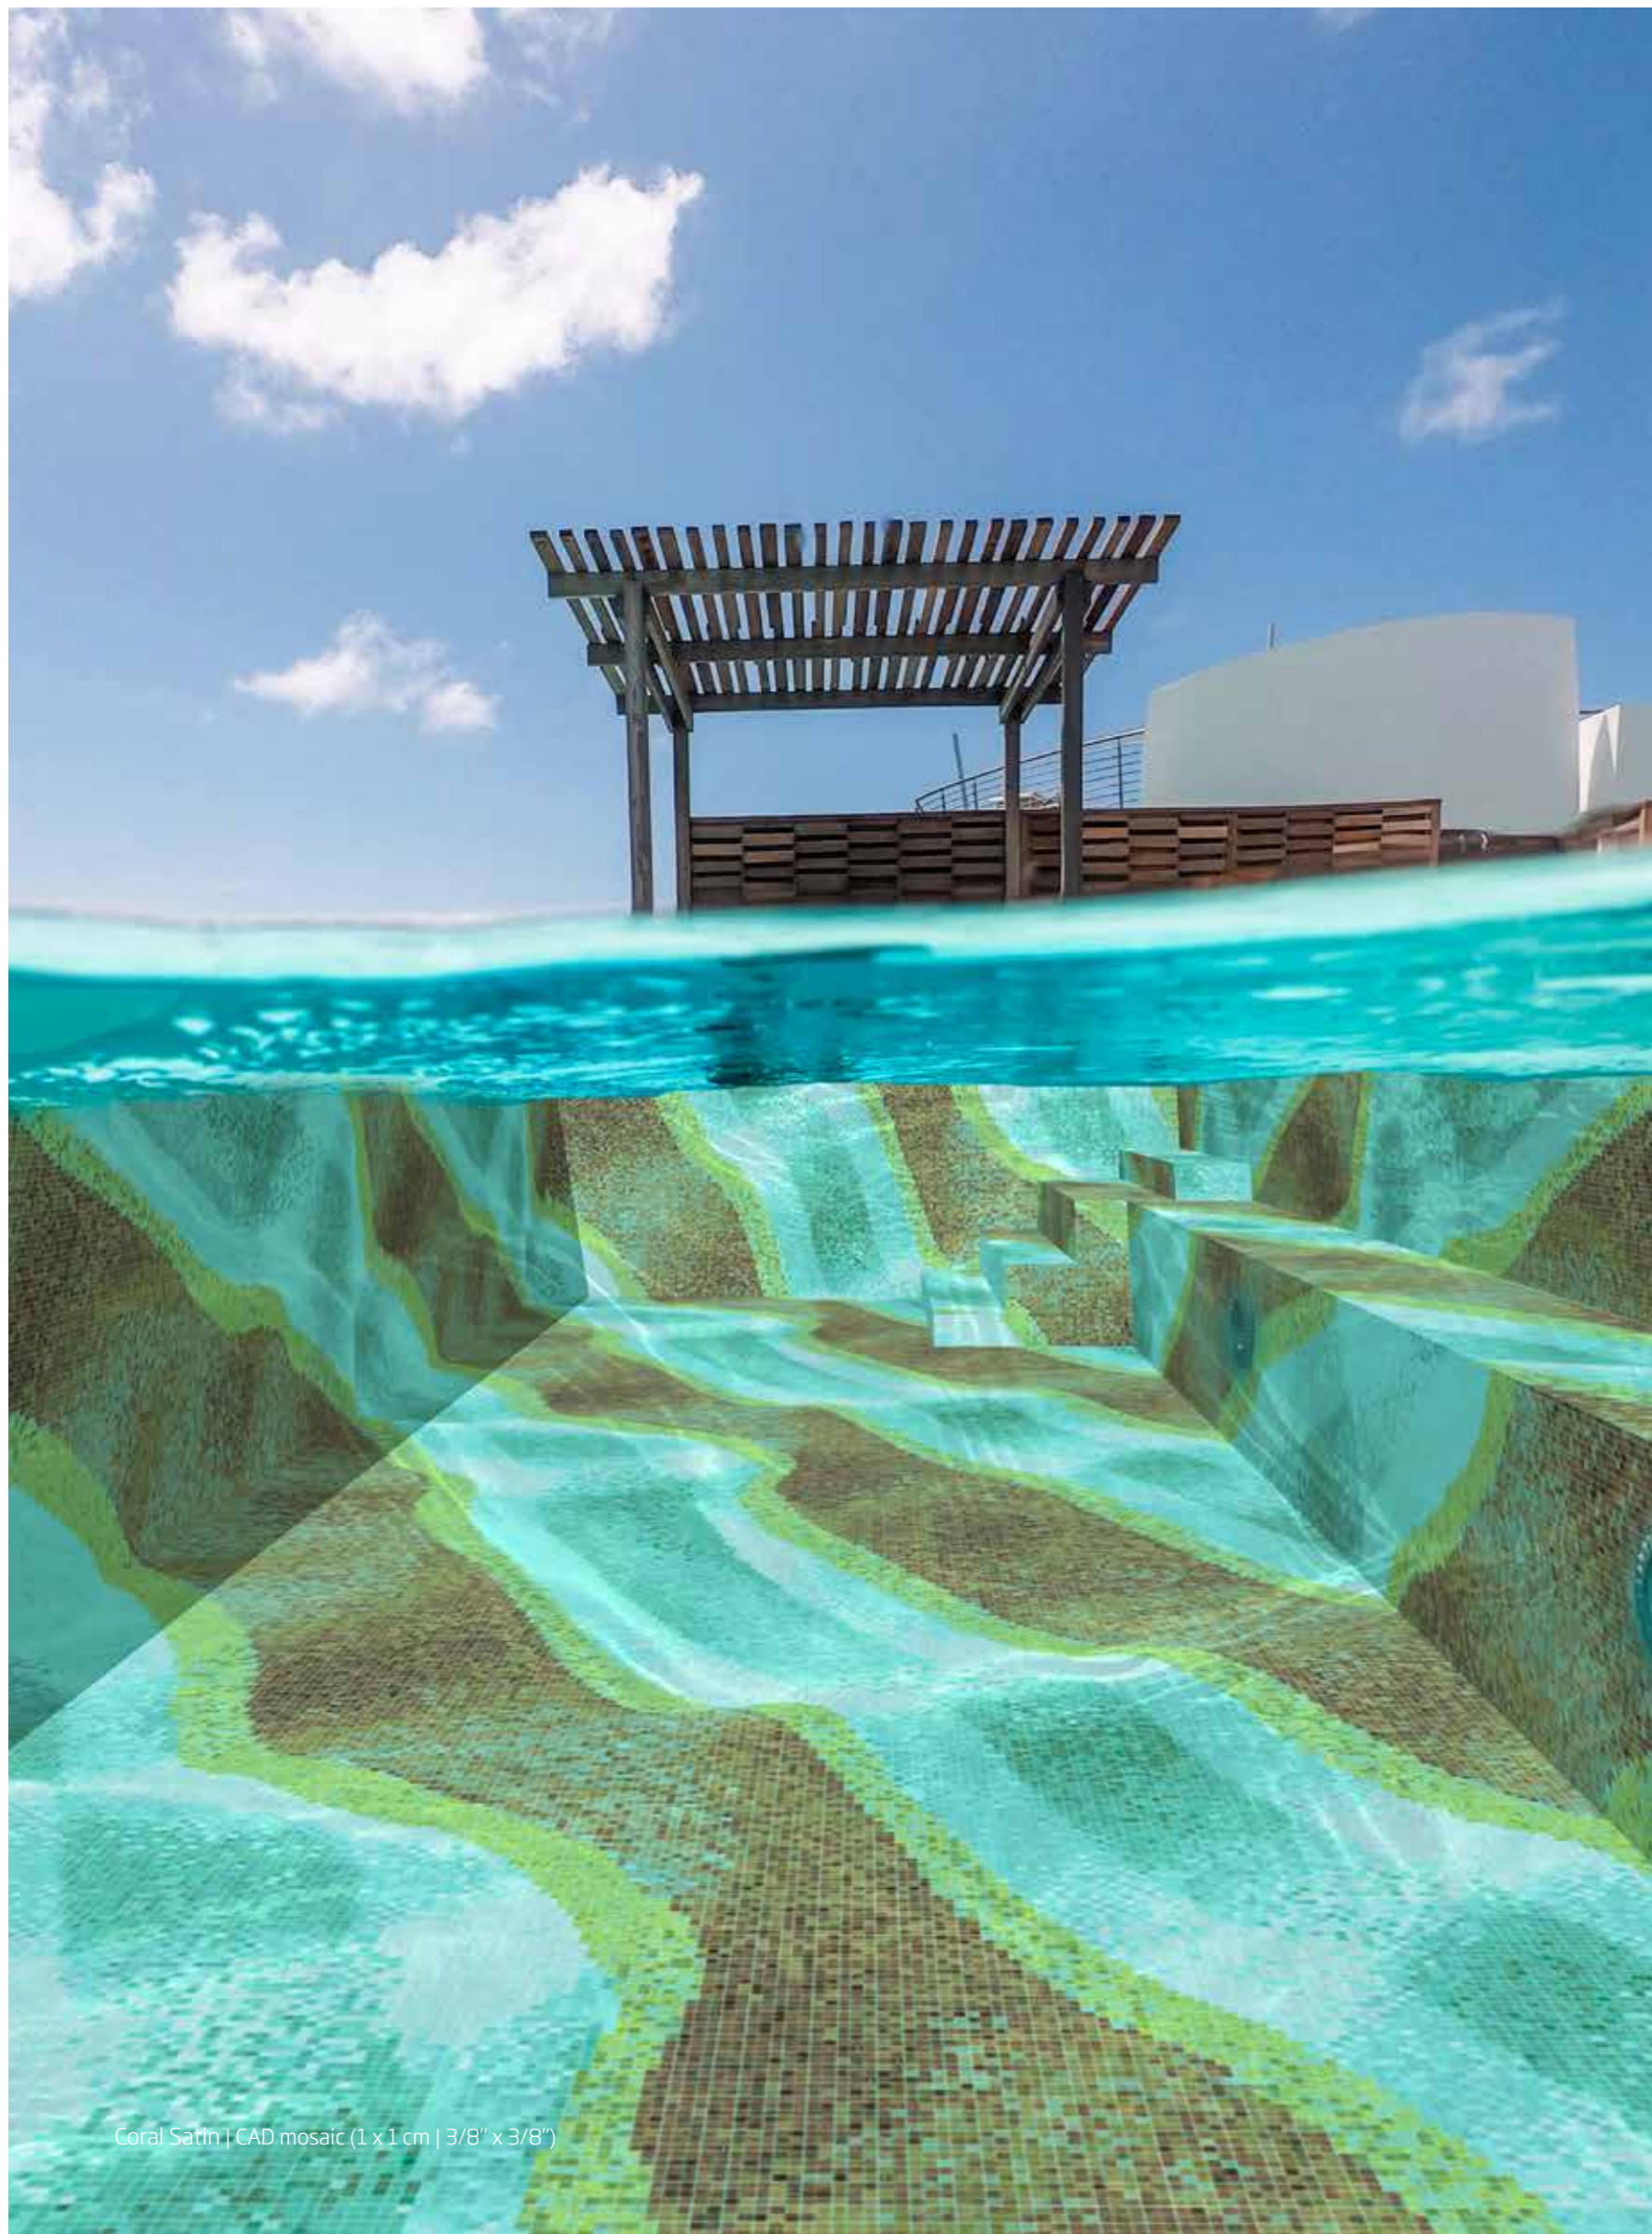

Coral Satin | CAD mosaic (1 x 1 cm | 3/8" x 3/8")

SATIN

CAD MOSAIC | 1 x 1 cm | 3/8" x 3/8"