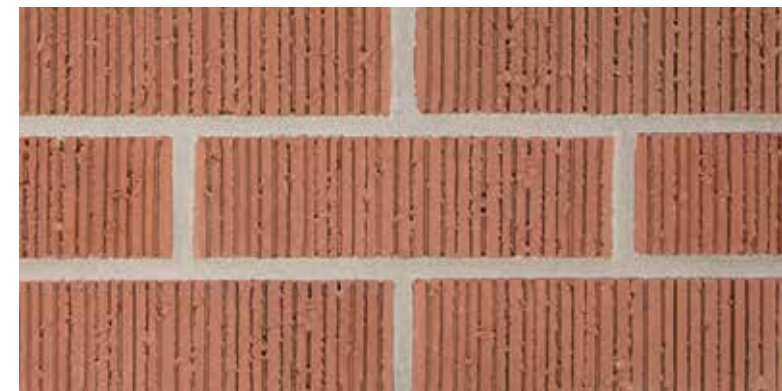

Vertical Score