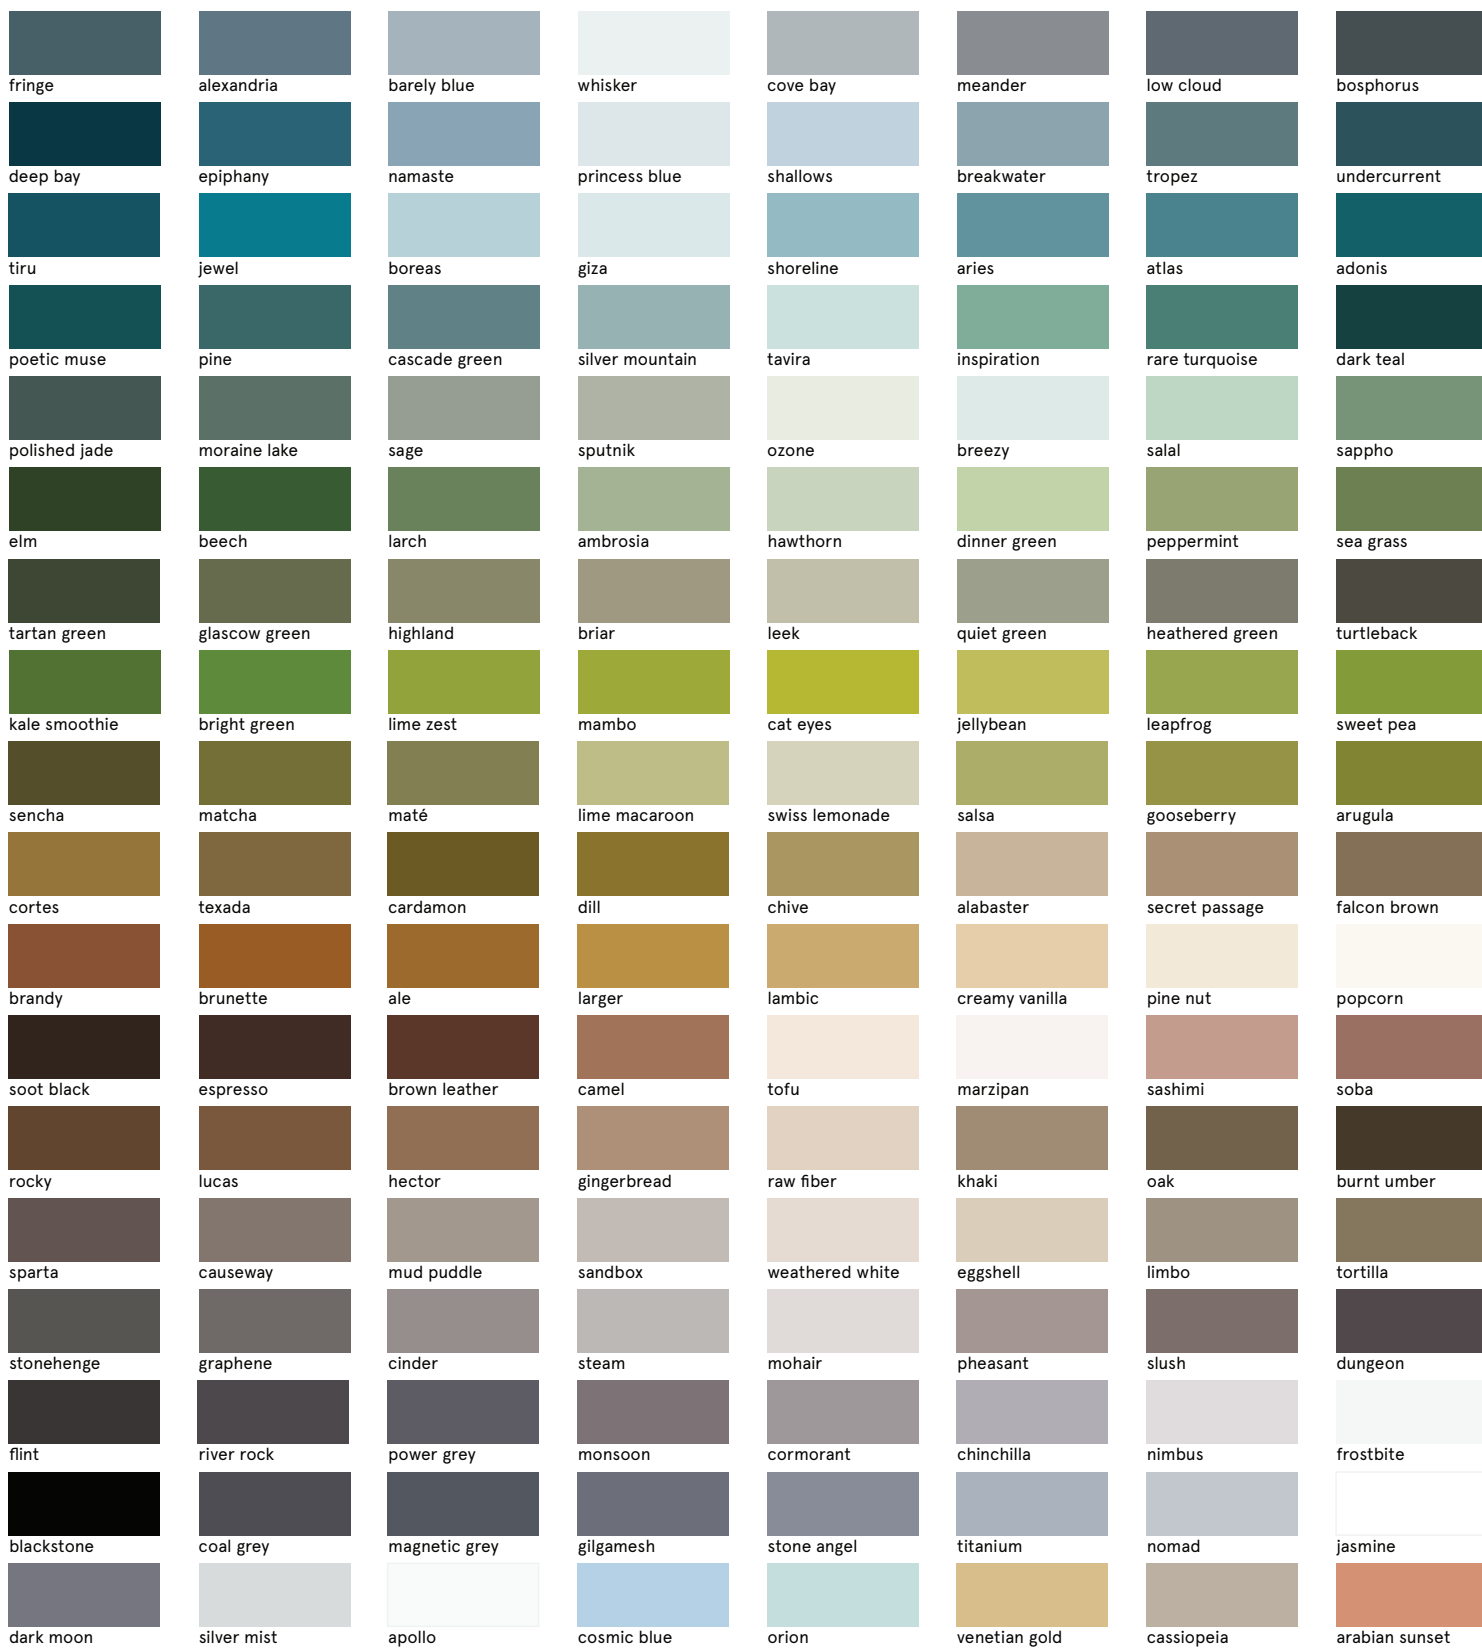

47-388 Kamehameha Hwy
 Kaneohe, HI 96744-4736 USA
 Ph 808-239-6599 Fax 808-239-8556
 EvergreenbyDebra.com

240 COLOR SYSTEM

							
oranda	citric yellow	sh-boom	buttercup	daisy	crema	cheese melt	butter pecan
							
sumac	paprika	cayenne	mimosa	afterglow	creamsicle milkshake	english rose	orange zest
							
tiger eye	sriracha	cara	rosa	bella	pink salt	sophia	apricot
							
carmine red	odessa	vesta	shiva	autumn glow	crabapple	magma	scarlotta
							
plum	solferino	enchanted rose	pink lady	chantelle	syrah	malbec	pinot noir
							
magenta	maya	bubble gum	blueberry icing	whipped pink	magic moment	tickled pink	raspberry cream
							
amethyst	fantasia	clematis	nightshade	distant memory	esta	liana	diva
							
hydrangea	chance encounter	capulet	montague	petunia	ace	wild card	velvet indigo
							
royal blue	moroccan blue	faraway fez	casablanca	chakra	celestine	azurite	benvolio
							
light cobalt	cyan	parasol	blue bonnet	mykonos	alice blue	blue pearl	weathered blue
							
exotic blue	glacial lake	summer sky	hint of blue	slumber party	windswept	normandy	saxon blue
							
symphony	belle	turkish blue	sonic	silk blue	daydream	avatar	babylon

interstyle

Color samples are a true indication of the final color on your order. However, you can expect some color variation in all fired tile products. We batch produce all of our glass tile per order.

Features

walls

wet

frost proof

interior
exterior

samples
may vary

* For wet areas, please specify "face-mounted".

interstyle