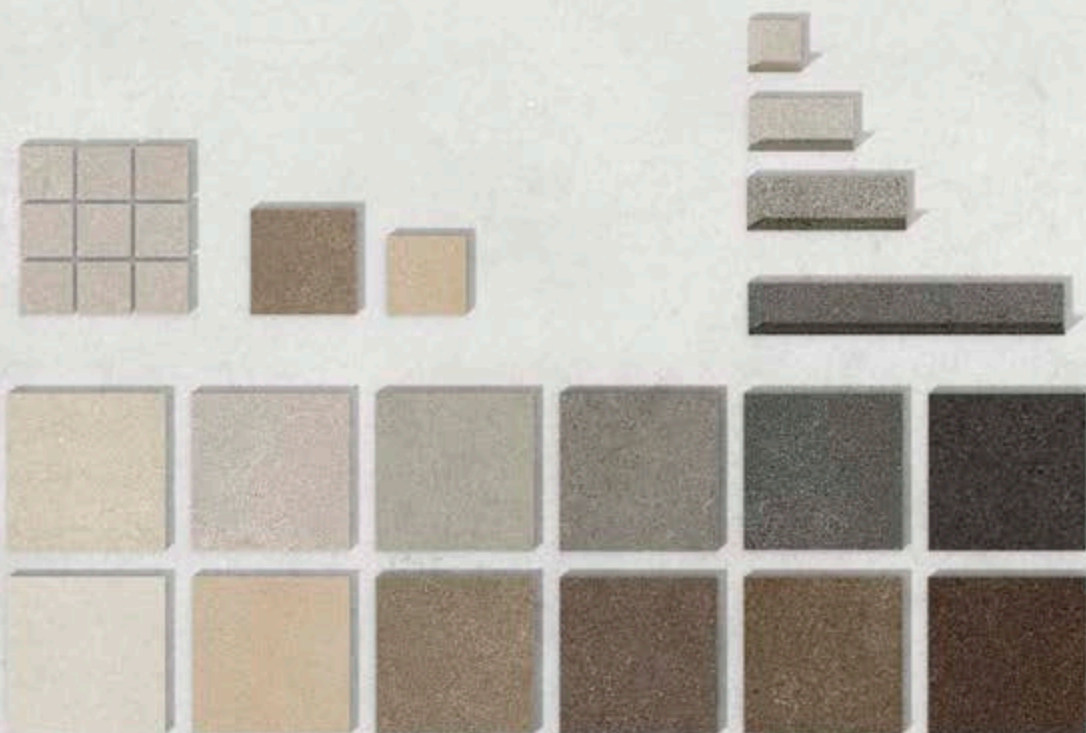

Sizes

Area Pro tiles are available in a wide range of formats, from small 10 x 10 cm and 15 x 15 cm tiles to very large sizes of 60 x 120 cm and 90 x 90 cm.

Area Pro also includes a variety of stair tiles, skirtings and plinths in different dimensions (for a full overview of all the available sizes, see pages 30-39). The variety of dimensions of tiles and accessories in the Area Pro series encourages and enables creative solutions to achieve an aesthetically distinctive atmosphere for any and every project.